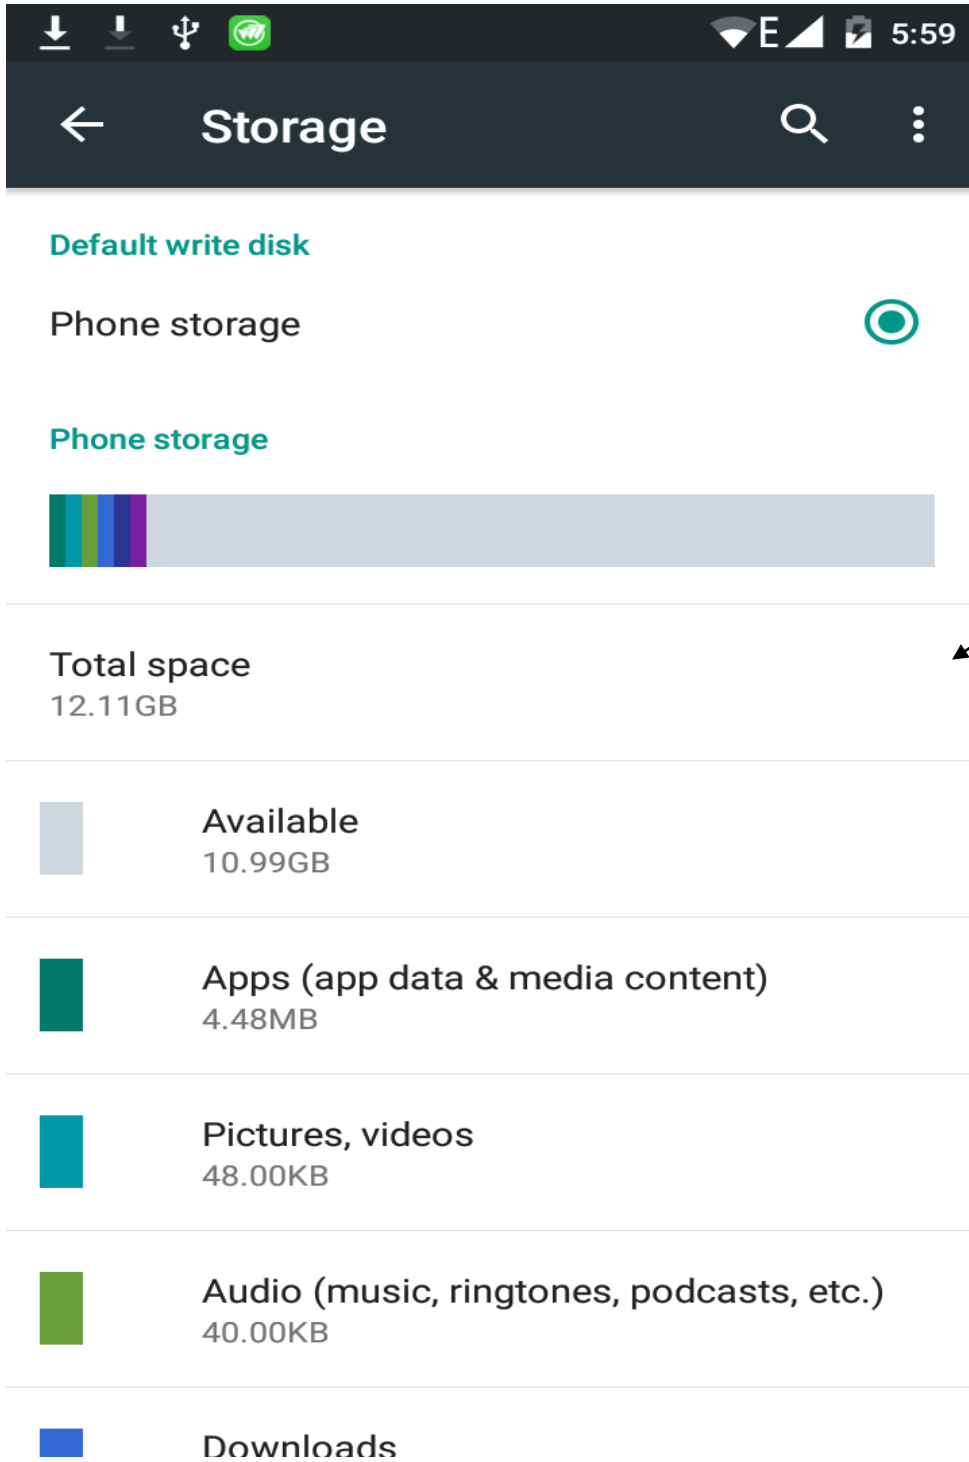

The seller insist it has 16 G but there is no proof other than using its own OS on the phone which by the way is modified. To show that it has 16G one must use independent software to do this.